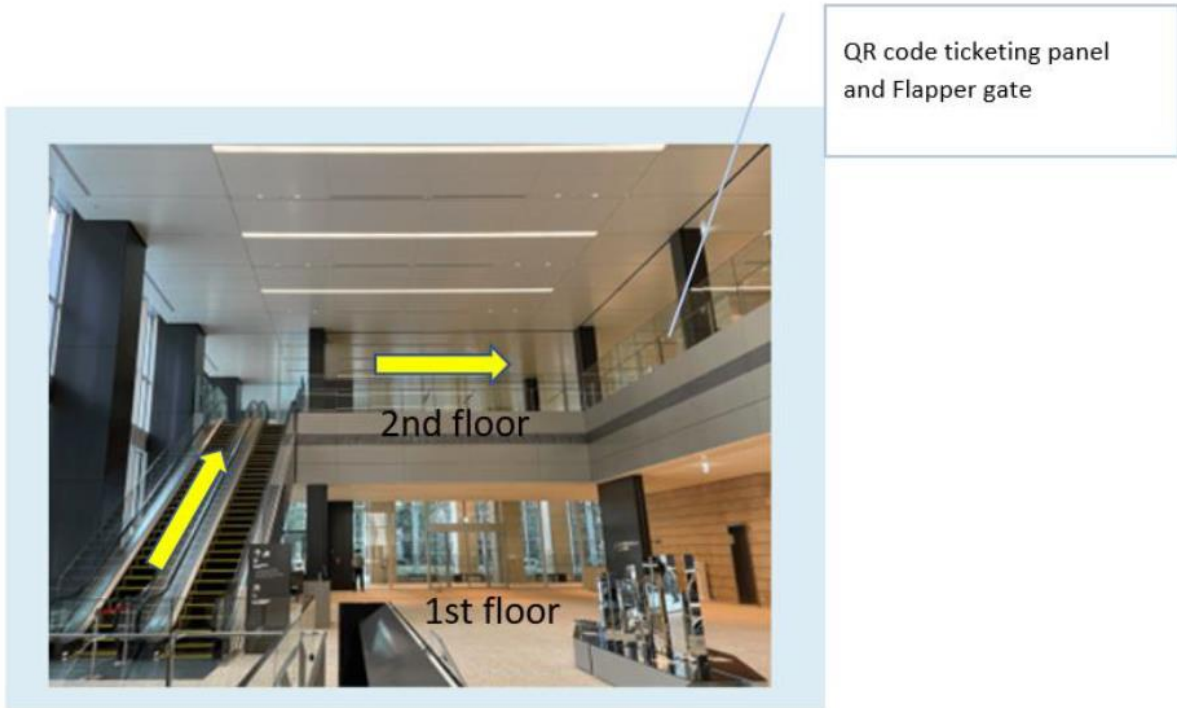

#### 【Porch Information】

It might be smoother if you give the cab driver the address and show him/her this map as well. Otemachi One Tower is the building that houses the Four Seasons Tokyo Otemachi.

↑ There is an entrance at ★. Please enter the building from here.

## 【How to enter】

- ① As you enter the building, there is an escalator on the left in front of the building. Please go up to the 2nd floor.  
※Please note that you cannot enter through the flapper gate on the 1st floor.
  - ② Proceed to the right and you will see a touch panel in front of you on the right. Enter the 6-digit reception number provided in advance, and a QR code will be issued.
  - ③ Use the QR code to pass through the flapper gate on the right side of the touch screen and take the elevator up to the 6th floor, then inform the receptionist in Work Styling of your appointment with DHR.
- ※Please keep the QR code until you leave the building, as you will be asked to exit through the 2nd floor flapper gate.  
Please note that you cannot exit from the 1st floor or the basement.