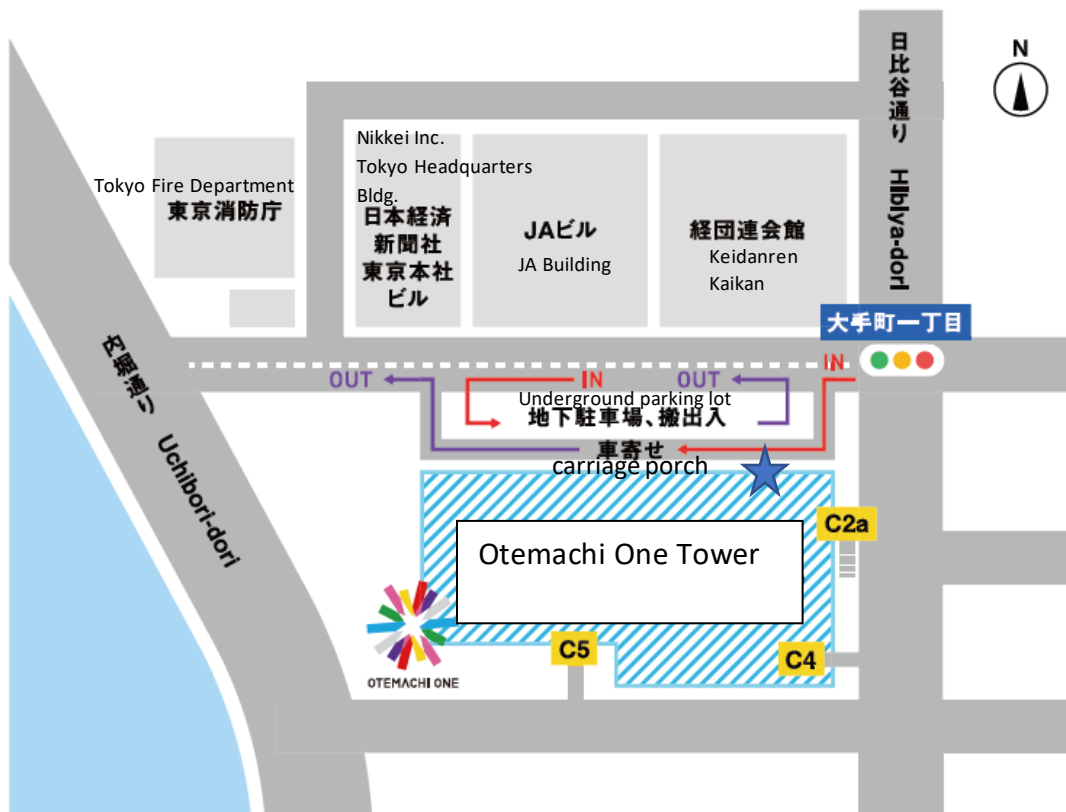

### DHR International Japan K.K.

Otemachi One Tower 6fl, 1-2-1 Otemachi Chiyoda-ku

Tokyo, 100-0004, Japan

TEL: 03-4563-7500

<https://www.dhrglobal.com/>

#### 【Porch Information】

It might be smoother if you give the cab driver the address and show him/her this map as well. Otemachi One Tower is the building that houses the Four Seasons Tokyo Otemachi.

↑ There is an entrance at ★. Please enter the building from here.

## 【How to enter】

- ① As you enter the building, there is an escalator on the left in front of the building. Please go up to the 2nd floor.  
※Please note that you cannot enter through the flapper gate on the 1st floor.
  - ② Proceed to the right and you will see a touch panel in front of you on the right. Enter the 6-digit reception number provided in advance, and a QR code will be issued.
  - ③ Use the QR code to pass through the flapper gate on the right side of the touch screen and take the elevator up to the 6th floor, then inform the receptionist in Work Styling of your appointment with DHR.
- ※Please keep the QR code until you leave the building, as you will be asked to exit through the 2nd floor flapper gate.  
Please note that you cannot exit from the 1st floor or the basement.